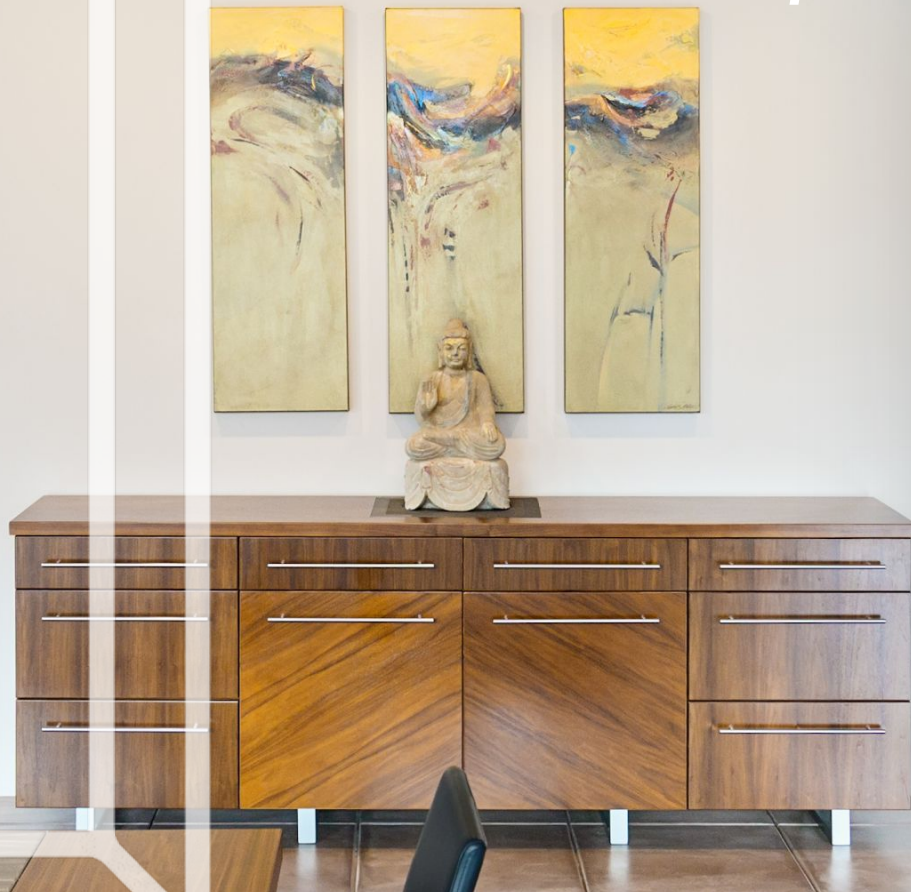

Contemporary

For those who prefer the appeal of the modern contemporary look, we design with the finest hand picked woods to bring together the warmth of the west into the modern day environment.

Suggested Collections

[Presidential](#)
[Modern](#)
[Expanding Table](#)
[Custom Design](#)