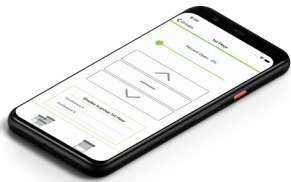

# TRUEPoE

The first and only PoE window  
shade solution

- No additional hardware
- No injectors
- Only 5 watts required

Our Patented TruePoE roller shades are a powerful window treatment solution that's ideal for new construction projects. These roller shades require less than 5 watts and require no additional electronic hardware. TruePoE is an energy-conscious yet powerful solution for the modern dwelling space.

# Control Configurations

Single & Multi-Channel Remote

Single & Multi-Channel Wall Switch

Mobile App

PowerShades Dashboard