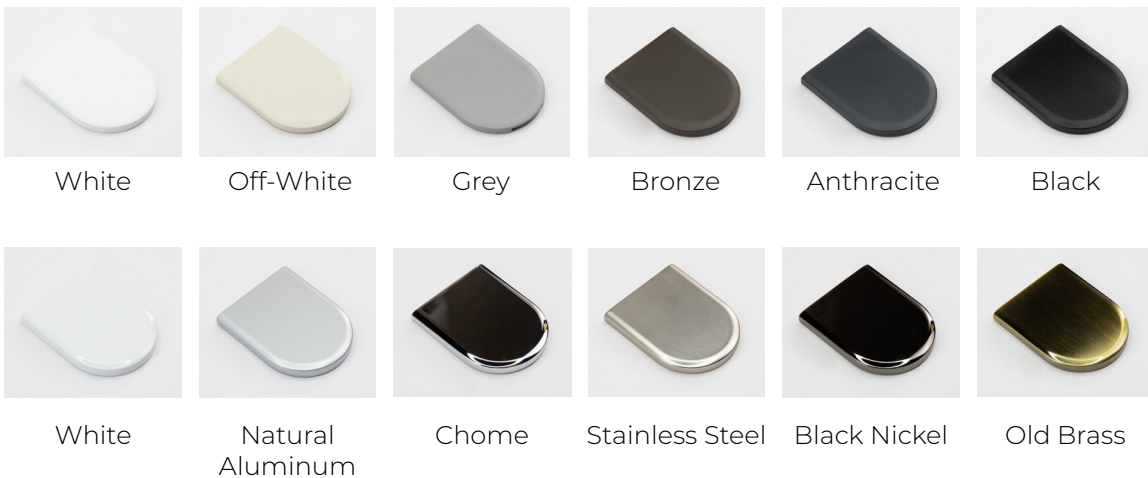

**Concord**  
Heavy-Duty

Plastic

**Pinnacle**

**Affinity**  
Day and Night

**Concord**  
Day and Night

Plastic

## Style Options

# Affinity

This profile can be concealed with a custom top treatment or left uncovered for a minimalist look.

- Easy, simple installation
- Cover cap for screws
- Metal or plastic brackets

## Hardware Finish Options