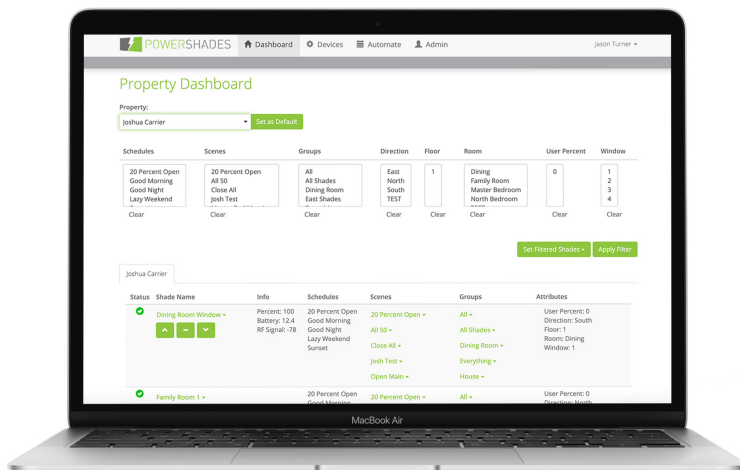

Dashboard

Our cloud-based Dashboard puts the full power of our shades in your hands. You can set scenes, create groups, configure schedules and even control your shades. It can be used in conjunction with a 3rd party control system or as a stand alone system.

- Set schedules
- Configure scenes
- Control shades from anywhere
- Create groups