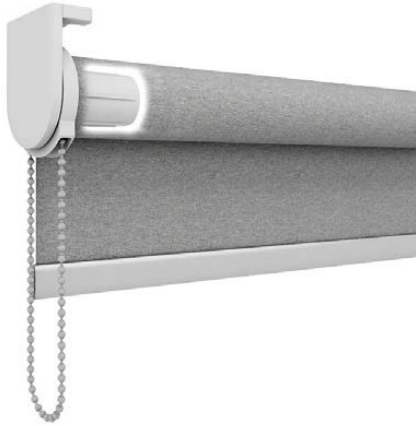

Control Configurations

Chain

- Intuitive control
- Easy assembly and installation
- Suitable for all shade sizes