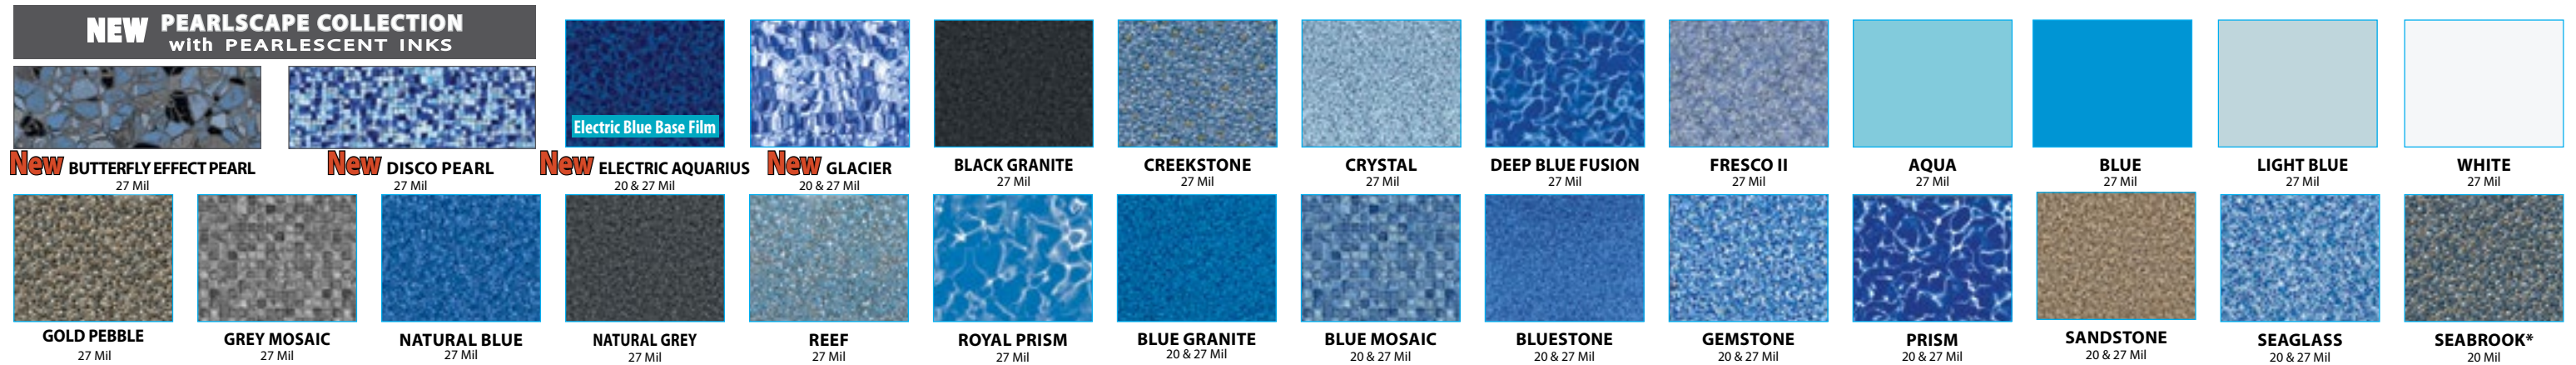

All print liners carry an “All Print Liner – No Tile Border” upcharge, except for the following 27 Mil liners: Black Granite | Blue Granite | Blue Mosaic | Bluestone | Butterfly Effect Pearl | Crystal | Deep Blue Fusion | Disco Pearl | Gold Pebble | Natural Blue | Natural Grey | Prism | Reef | Royal Prism