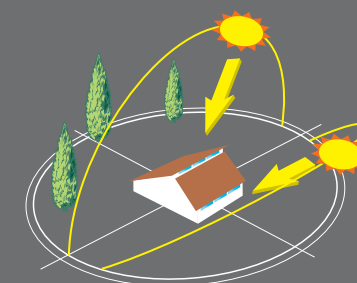

THE FINISHING TOUCH - ADD SHUTTERS + BLINDS

Victory's integrated range of shutters and blinds are designed to fit in perfectly with your Opening Roof. Motorised, hand-operated or fixed – there are plenty of design possibilities to enhance your home.