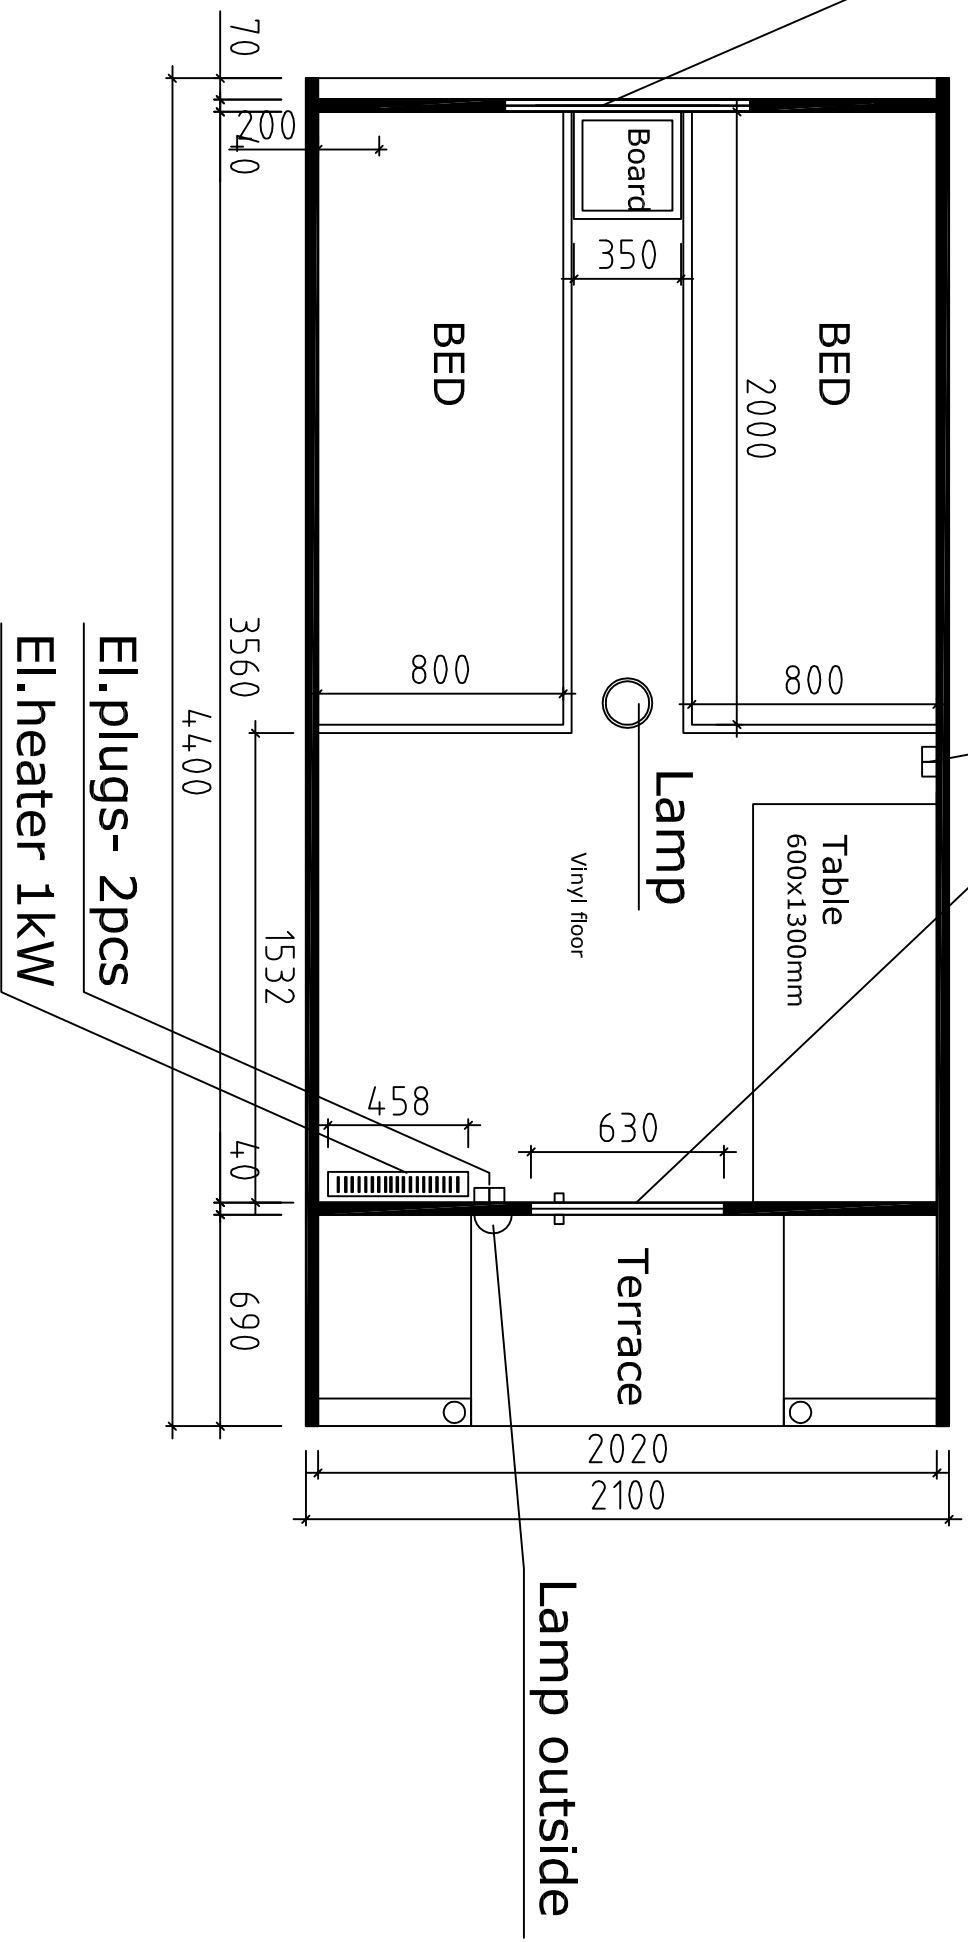

KP-2

23.03.2021

Camping

Opening window
800x800mm

El.plugs- 2pcs

Wooden door

- Floor plates to make two single bed to one big bed