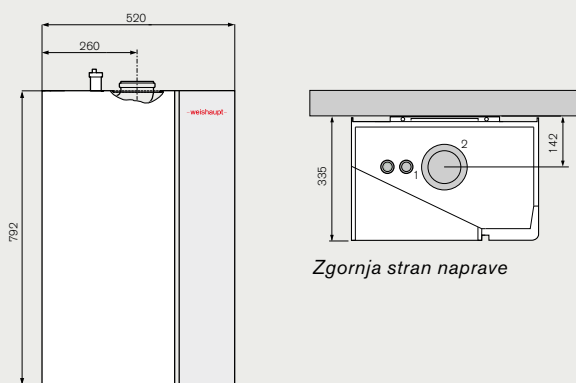

Weishaupt Thermo Condens.

Mere in tehnični podatki.

Več informacij o tehničnih podatkih je na voljo na spletnem mestu www.weishaupt.si.

Mere Viseča izvedba