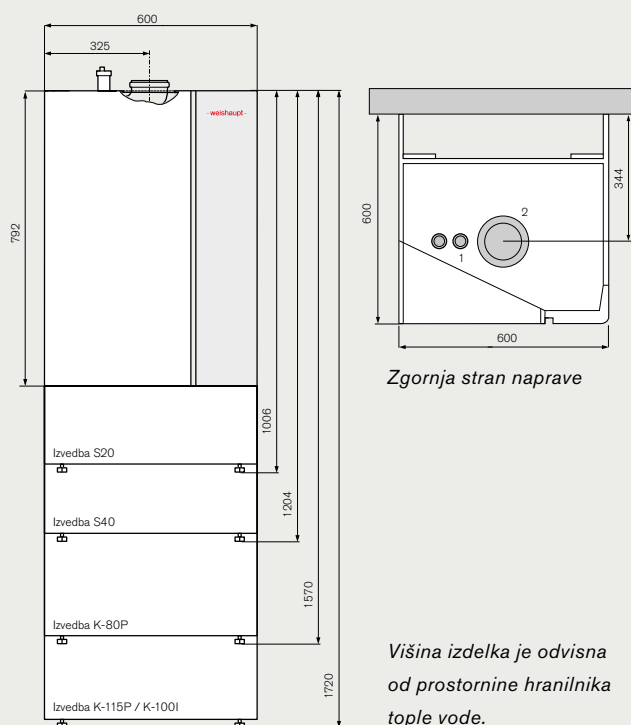

Mere Stoječa izvedba

Višina izdelka je odvisna od prostornine hranilnika tople vode.

Tehnični podatki	Weishaupt Thermo Condens Izvedba 15-B viseča/stoječa		Weishaupt Thermo Condens Izvedba 25-B viseča/stoječa		Weishaupt Thermo Condens Izvedba 32-B viseča			
	Min. moč	Maks. moč	Min. moč	Maks. moč	Min. moč	Maks. moč		
Moč gorilnika Q_C	kW	2,0	14,0	3,0	24,0	4,0	30,5	
Toplotna moč pri	50/30 °C	kW	2,1	15,1	3,3	26,0	4,3	32,0
	80/60 °C	kW	1,9	13,7	2,9	23,6	3,9	30,0
Maks. temperatura dimnih plinov pri	50/30 °C	°C	30	43	30	42	32	45
	80/60 °C	°C	53	61	54	61	56	62
Teža	stenska naprava	kg	41		46		49	
	talna naprava, izv. S20	kg	69		75		–	
	talna naprava, izv. S40	kg	72		78		–	
Standardna stopnja izkoriščenosti pri 40/30 °C (H_1/H_2)	%	110,1/99,2		110,1/99,2		ca. 110/99