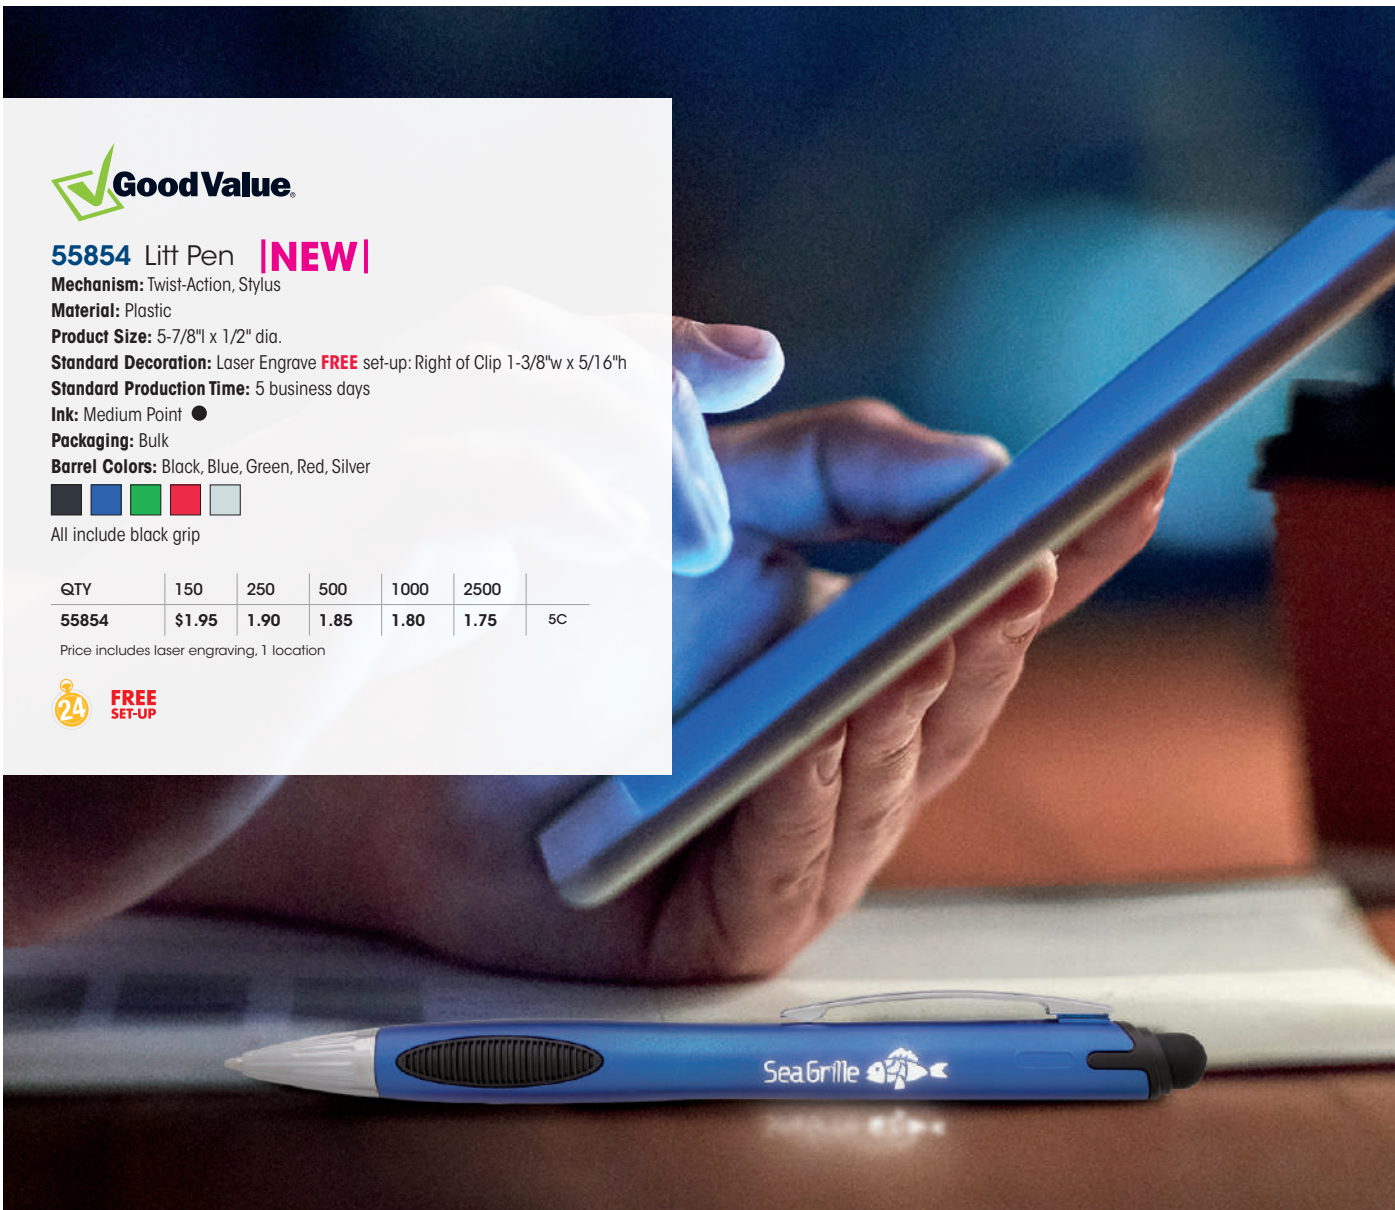

55806 Plastic LED Stylus Pen

Mechanism: Two-Piece, Stylus, Built-in LED light

Material: Plastic

Product Size: 5"l x 1/2" dia.

Standard Decoration: Screen Print **FREE** set-up: Right of Clip 1-1/8"w x 3/4"h; max. 2 colors; add \$0.12(c) per additional color, per piece