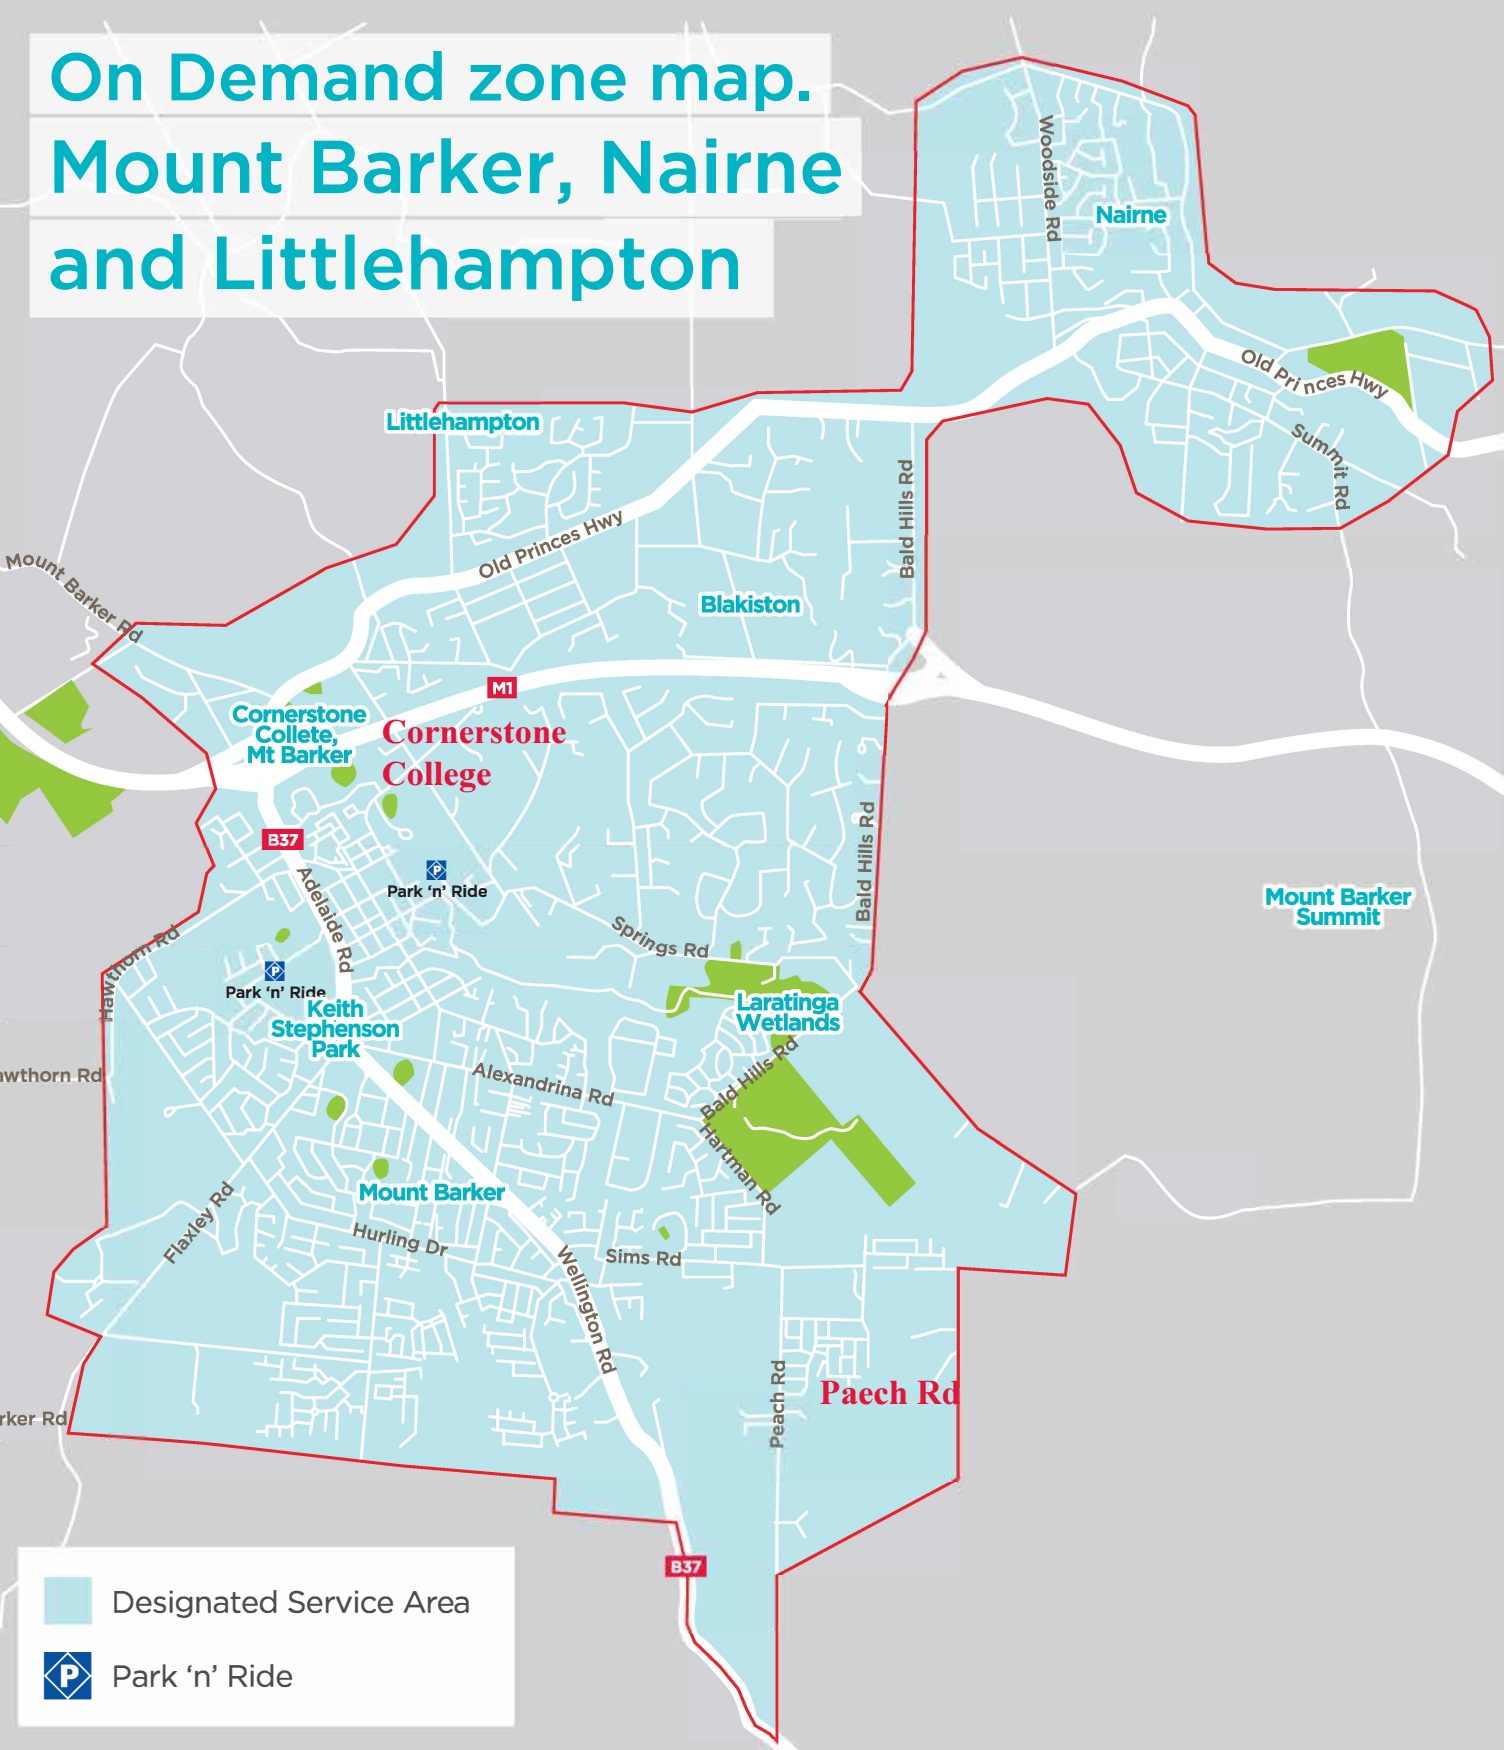

On Demand zone map. Mount Barker, Nairne and Littlehampton

Designated Service Area

Park 'n' Ride